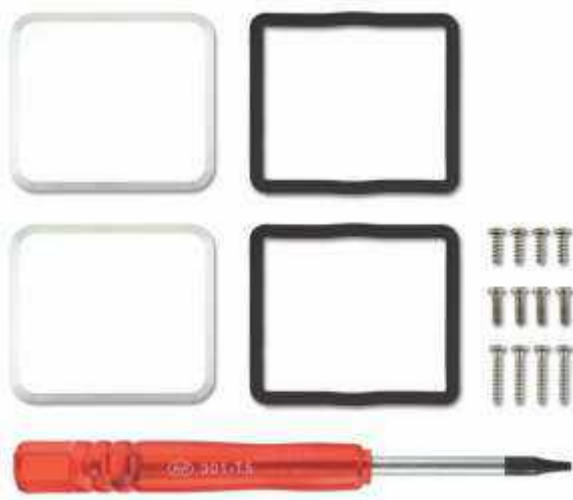

HERO3 Lens Replacement Kit

Glass lens replacement for HERO3 housing. Includes 2 lenses and seals, replacement screws and screwdriver for hassle-free repairs.

MRP: Rs 1,750.00
Model No: ALNRK-301