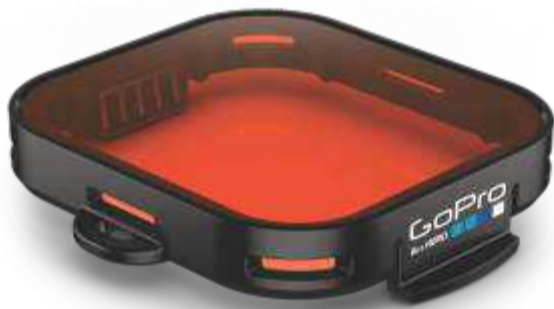

Red Dive Filter (For Standard Housing)

Enhances colors while diving in blue salt water or clear fresh water at depths of 15' to 70' (4.5m to 21.3m). Ideal for sunny, tropical locations like the Bahamas, Cayman Islands and Hawaii. Constructed of scratch-resistant, optical-grade glass. Includes a carrying bag and camera tether.

MRP:
Model No.